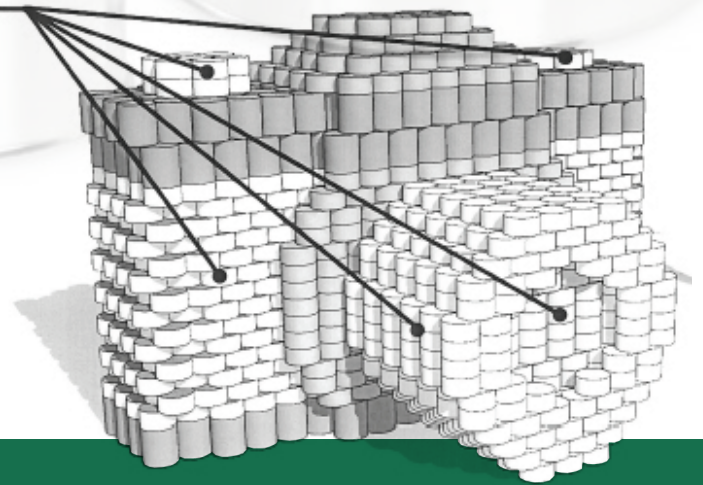

Join us in donating canned food for Canstruction and the Orange County Food Bank.

Together we CAN make a difference!

canstruction®

Diffenbaugh, along with our partner HPI Architects, are participating in the annual Canstruction competition where teams of architects, engineers, and contractors compete to design and build giant structures made entirely out of canned foods. It takes 8-12 weeks and thousands of canned food items to create a structure. All creations will be on display at South Coast Plaza from 9/3/10 - 9/26/10. Visit www.canstruction.org for more information.

Bumble Bee Tuna cans

This year our theme is **CAN-did Camera**. We will be constructing a Nikon Camera completely out of cans!

How can you help? We need 1,800 of these (or similar 12 oz. cans):

BUMBLE BEE®
Chunk White Albacore in Water
12 ounce